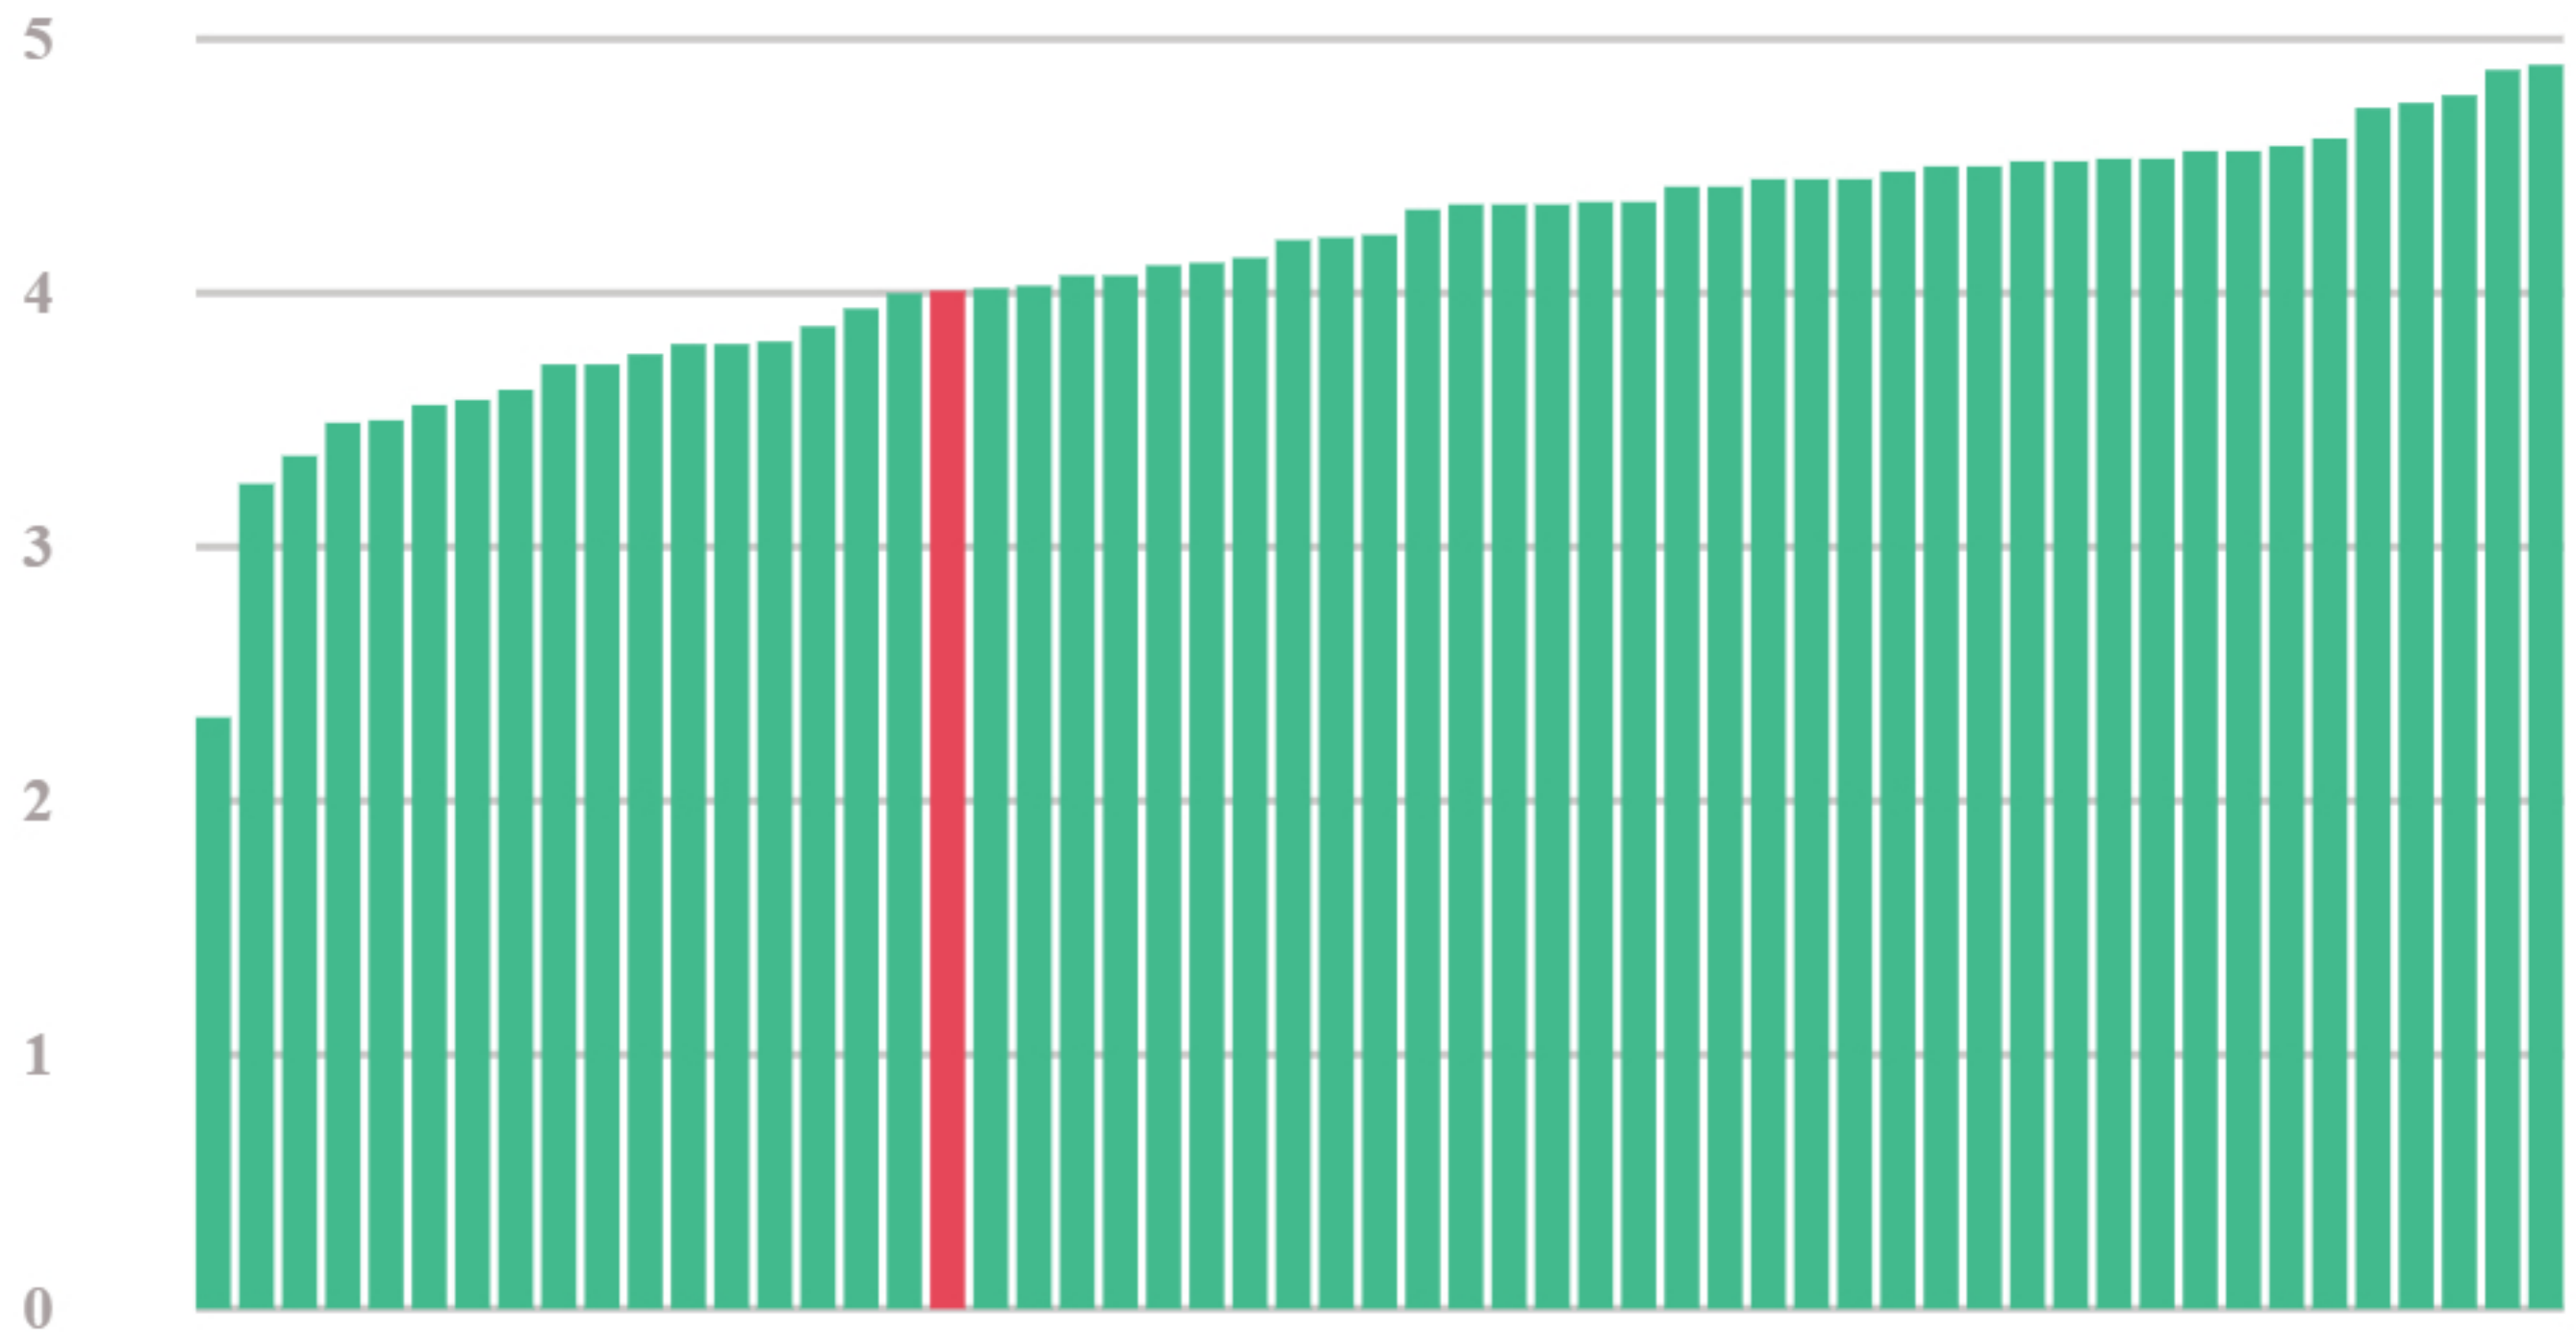

Average Entrustment Score ⓘ **4.01**