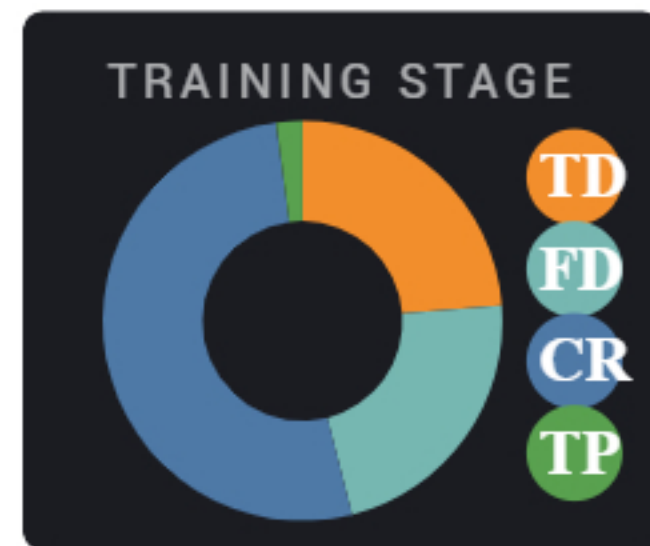

## ACQUISITION METRICS FOR ALL FACULTY IN ROTATION - EM i

## ACQUISITION METRICS FOR FACULTY - BRENT THOMA i

Total EPAs Observed i **244**

EPA Expiry Rate i 5%