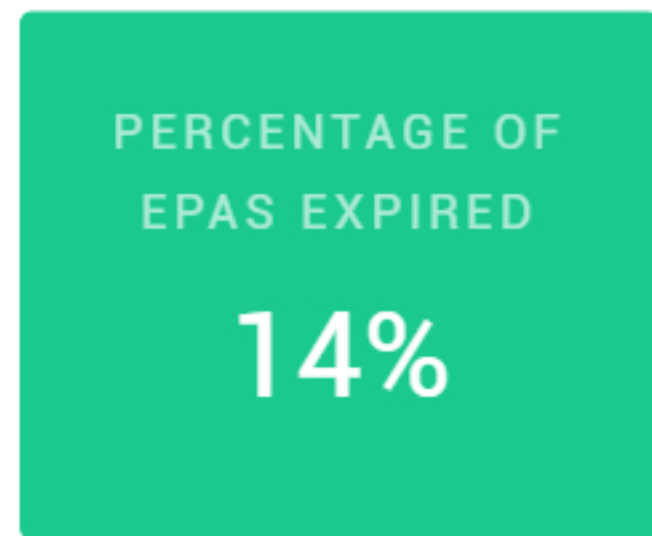

## ACQUISITION METRICS FOR FACULTY - BRENT THOMA i

Total EPAs Observed i **244**

EPA Expiry Rate i 5%