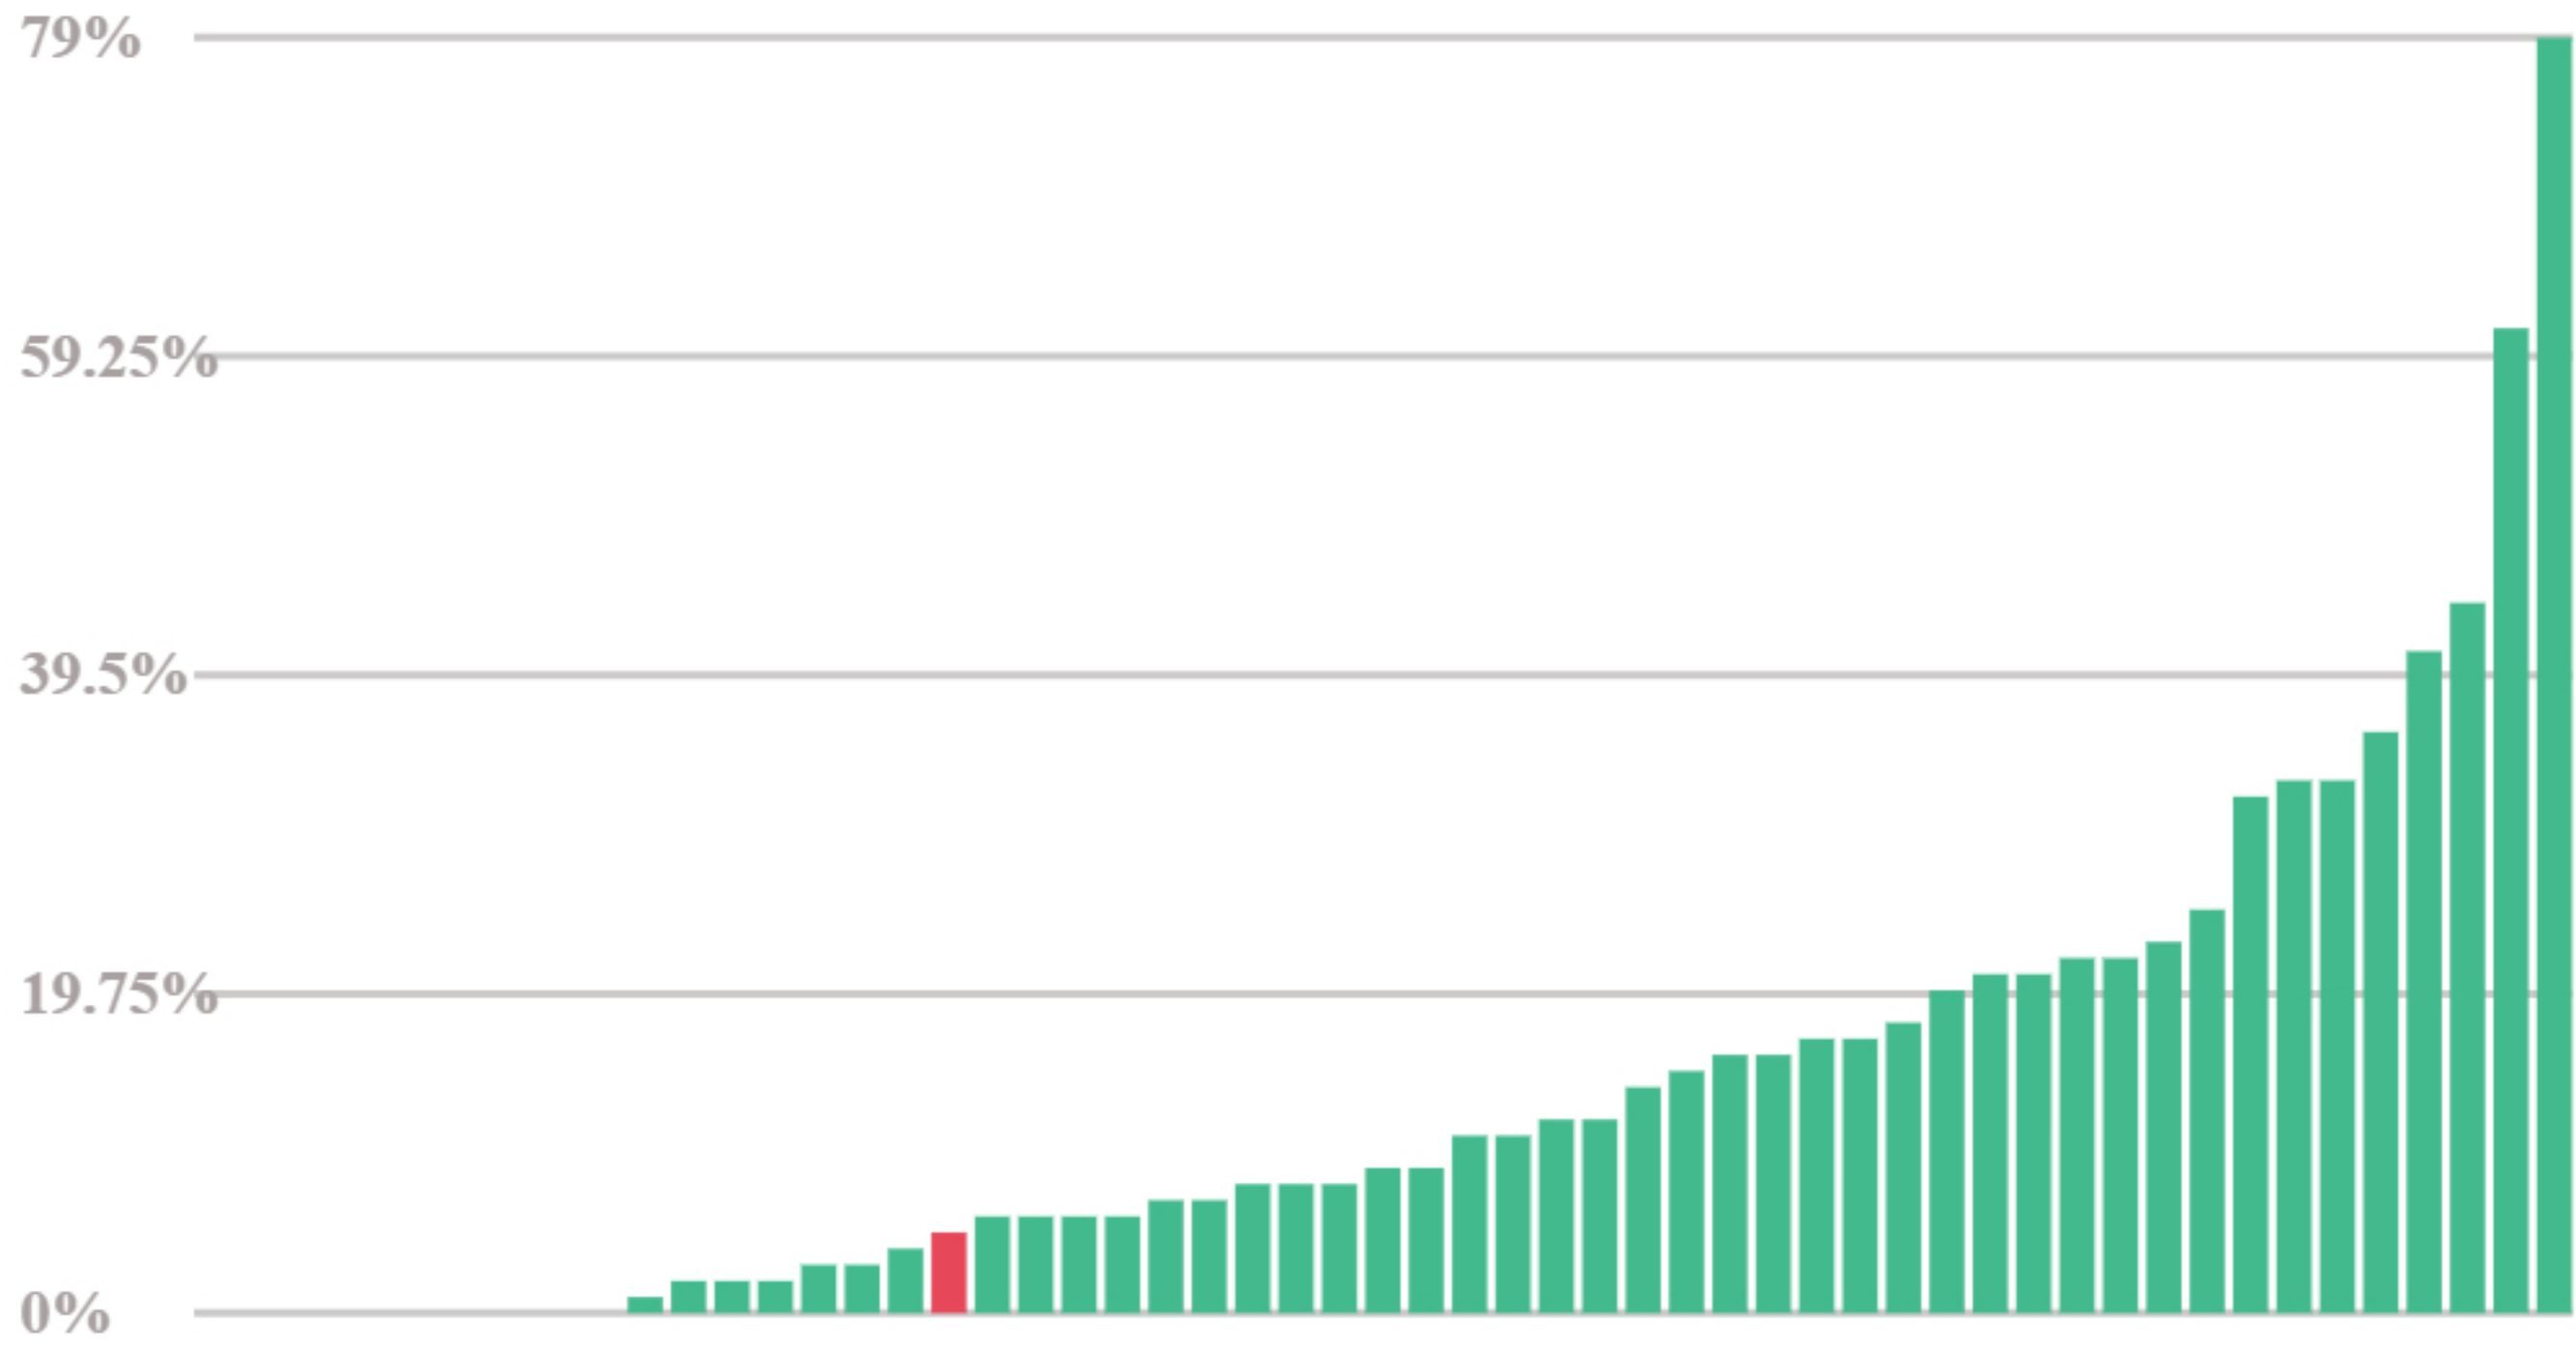

## ACQUISITION METRICS FOR ALL FACULTY IN ROTATION - EM i

## ACQUISITION METRICS FOR FACULTY - BRENT THOMA i

Total EPAs Observed i **244**

EPA Expiry Rate i 5%