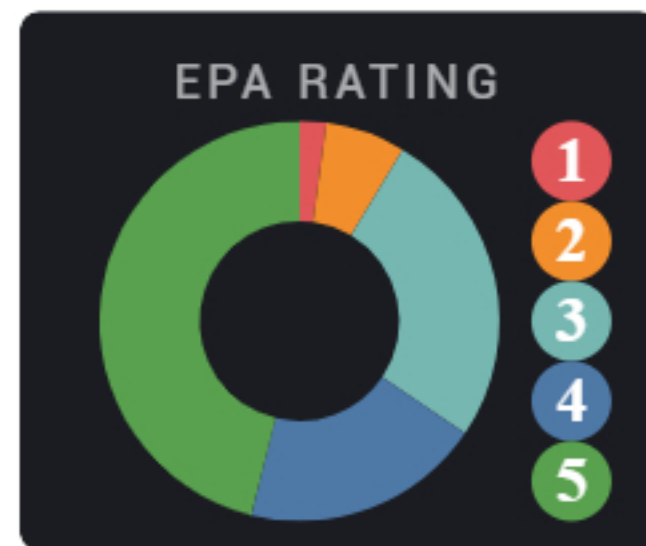

## ACQUISITION METRICS FOR ALL FACULTY IN ROTATION - EM i

## ACQUISITION METRICS FOR FACULTY - BRENT THOMA i

Total EPAs Observed i **244**

EPA Expiry Rate i 5%