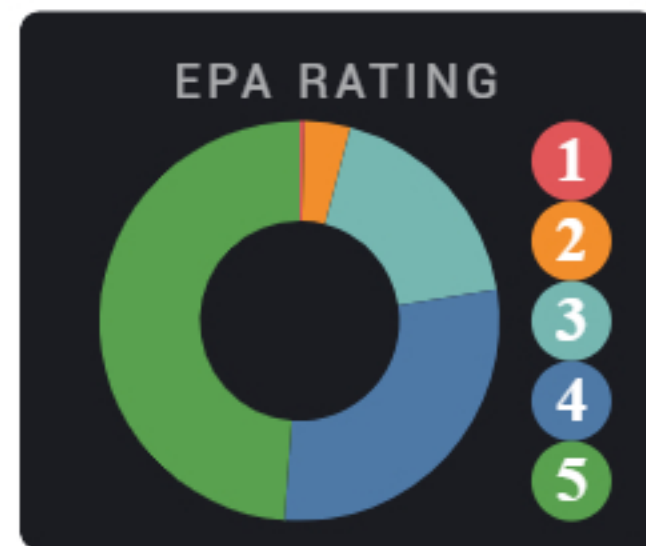

## ACQUISITION METRICS FOR ALL FACULTY IN ROTATION - EM i

## ACQUISITION METRICS FOR FACULTY - BRENT THOMA i

Total EPAs Observed i **244**

EPA Expiry Rate i 5%