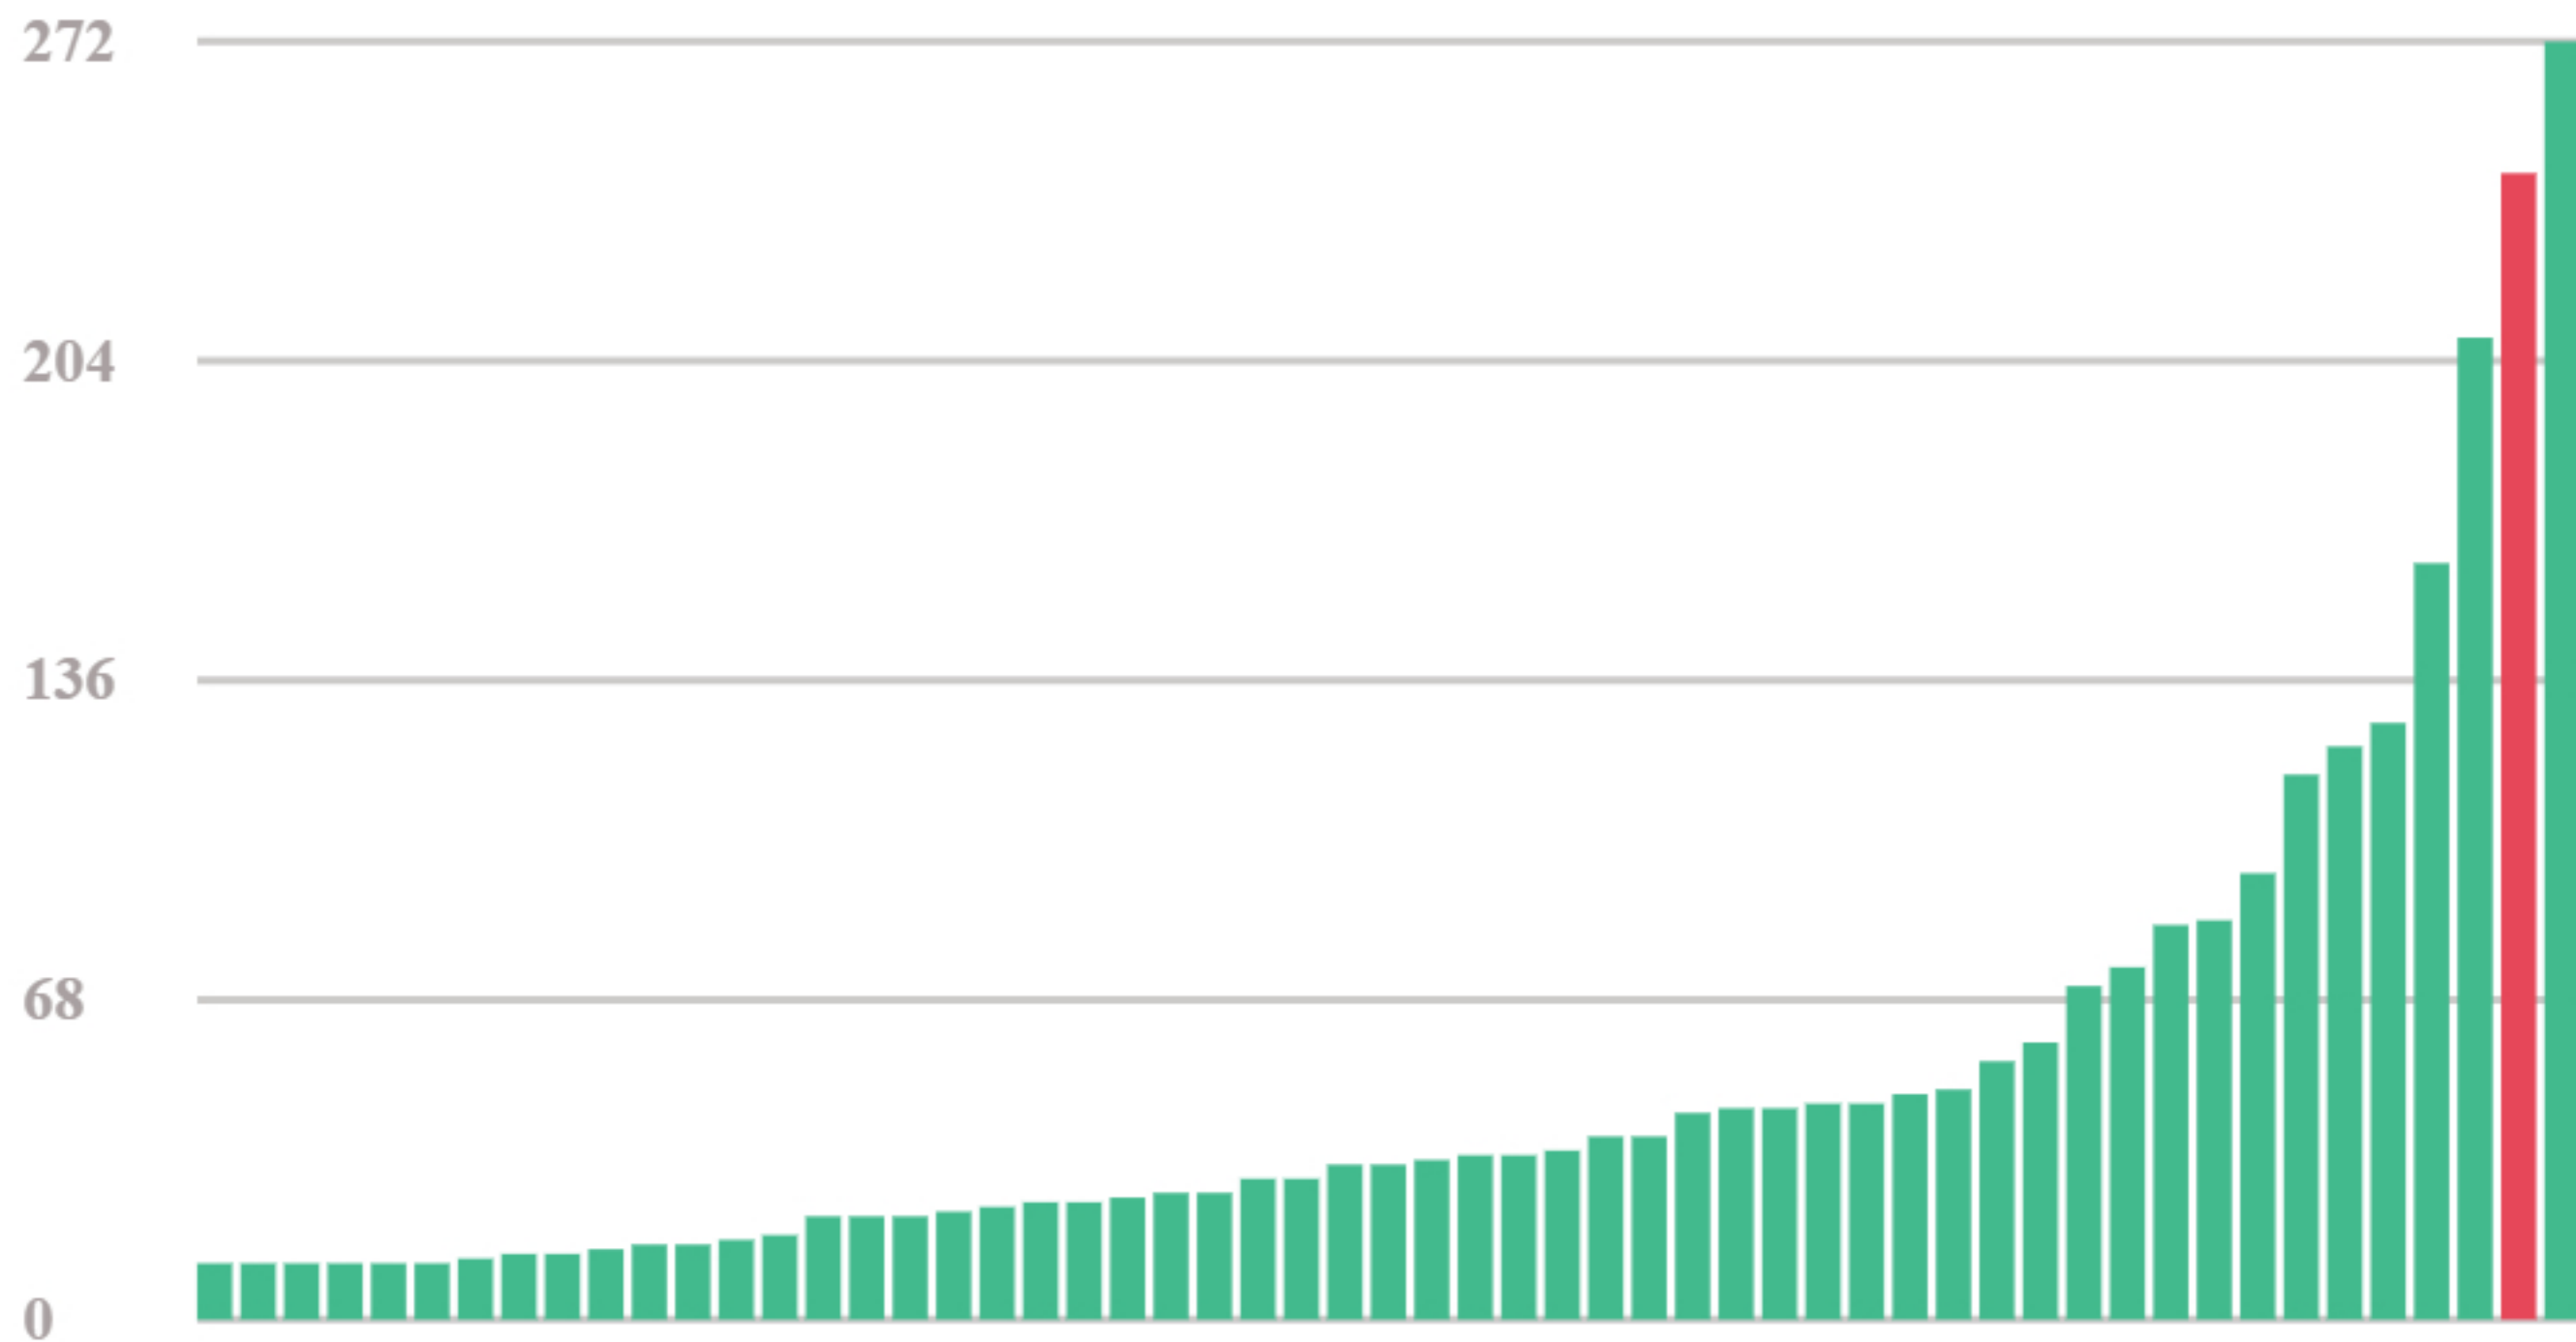

## ACQUISITION METRICS FOR ALL FACULTY IN ROTATION - EM i

## ACQUISITION METRICS FOR FACULTY - BRENT THOMA i

Total EPAs Observed i **244**

EPA Expiry Rate i 5%