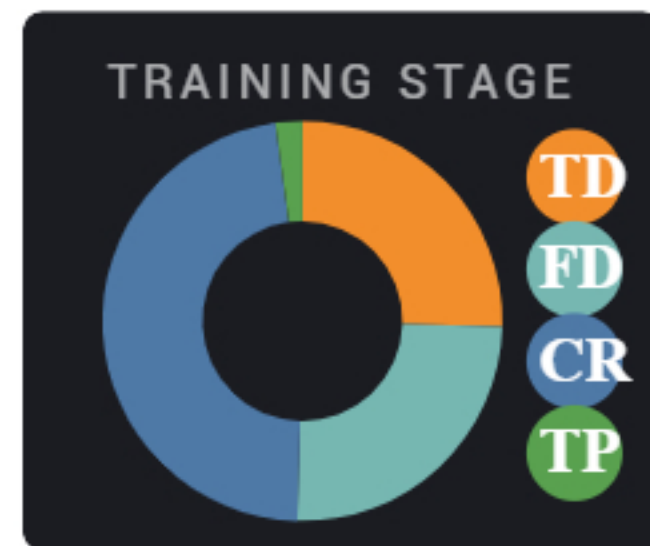

## ACQUISITION METRICS FOR ALL FACULTY IN ROTATION - EM i

## ACQUISITION METRICS FOR FACULTY - BRENT THOMA i

Total EPAs Observed i **244**

EPA Expiry Rate i 5%